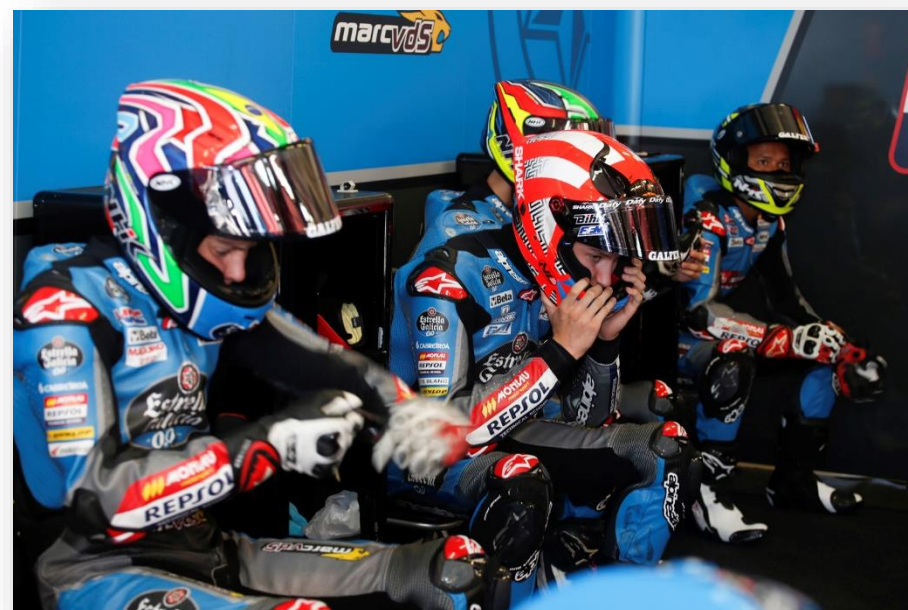

Place available in JWCH Moto3 – FIM CEV Repsol.

Honda NSF250RW – last upgrade

For more details please contact:

Email. kev@monlau-motorsport.com

Tel. +34 643 243 752